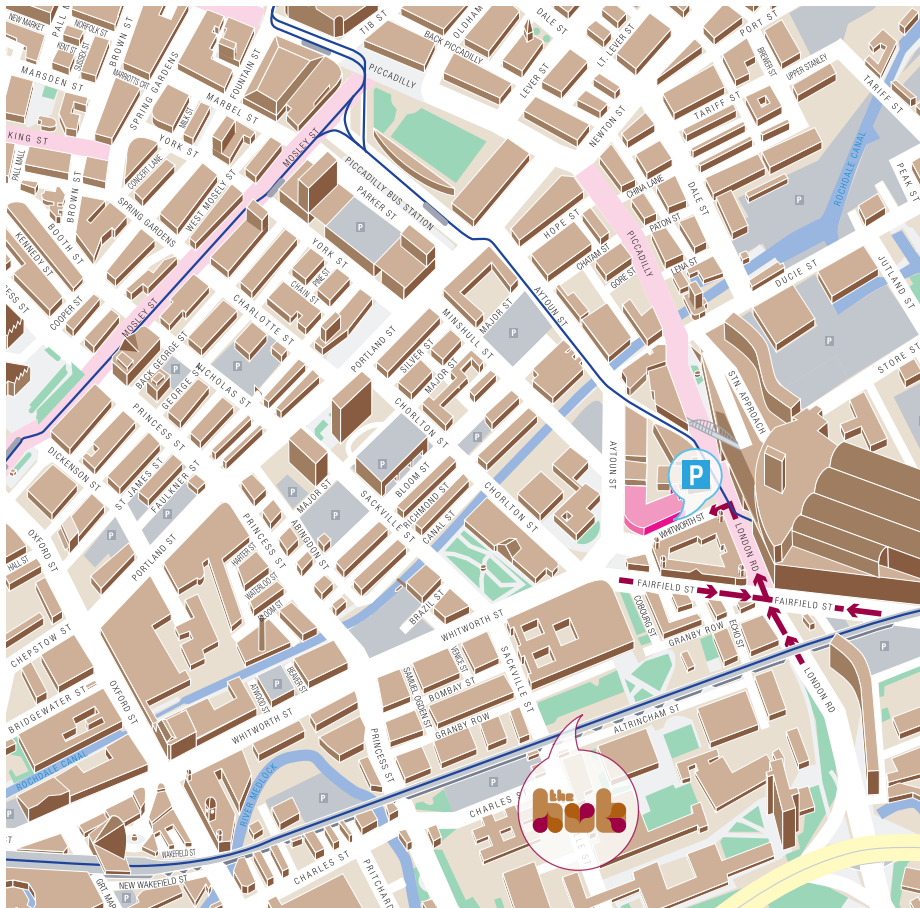

How to find us

You'll find our Marketing Suite at 14-16 Whitworth Street, Manchester M1 3BS. Car parking is available next door in the Piccadilly Place NCP Car Park - just call 0161 236 0606 to reserve a space.

Our opening hours are:

Tuesday to Friday: 11.00am to 18.00pm

Saturday: 11.00am to 17.00pm

By train or tram

Proceed out of Piccadilly Train Station on to Station Approach.

Immediately to your left you will see the new Manchester Curve Bridge. Go across the bridge, past City Inn on your right hand side, and turn left on to Aytoun Street. Carry on down Aytoun Street and at the bottom, turn left again where you will see the Piccadilly Place NCP Car Park on your left hand side. The Marketing Suite is situated next to the car park.

By car

Drive up London Road and turn left onto Whitworth Street. On your right hand side you will see a sign for the Piccadilly Place NCP Car Park. The Marketing Suite is next to the car park.

www.thehubmanchester.co.uk